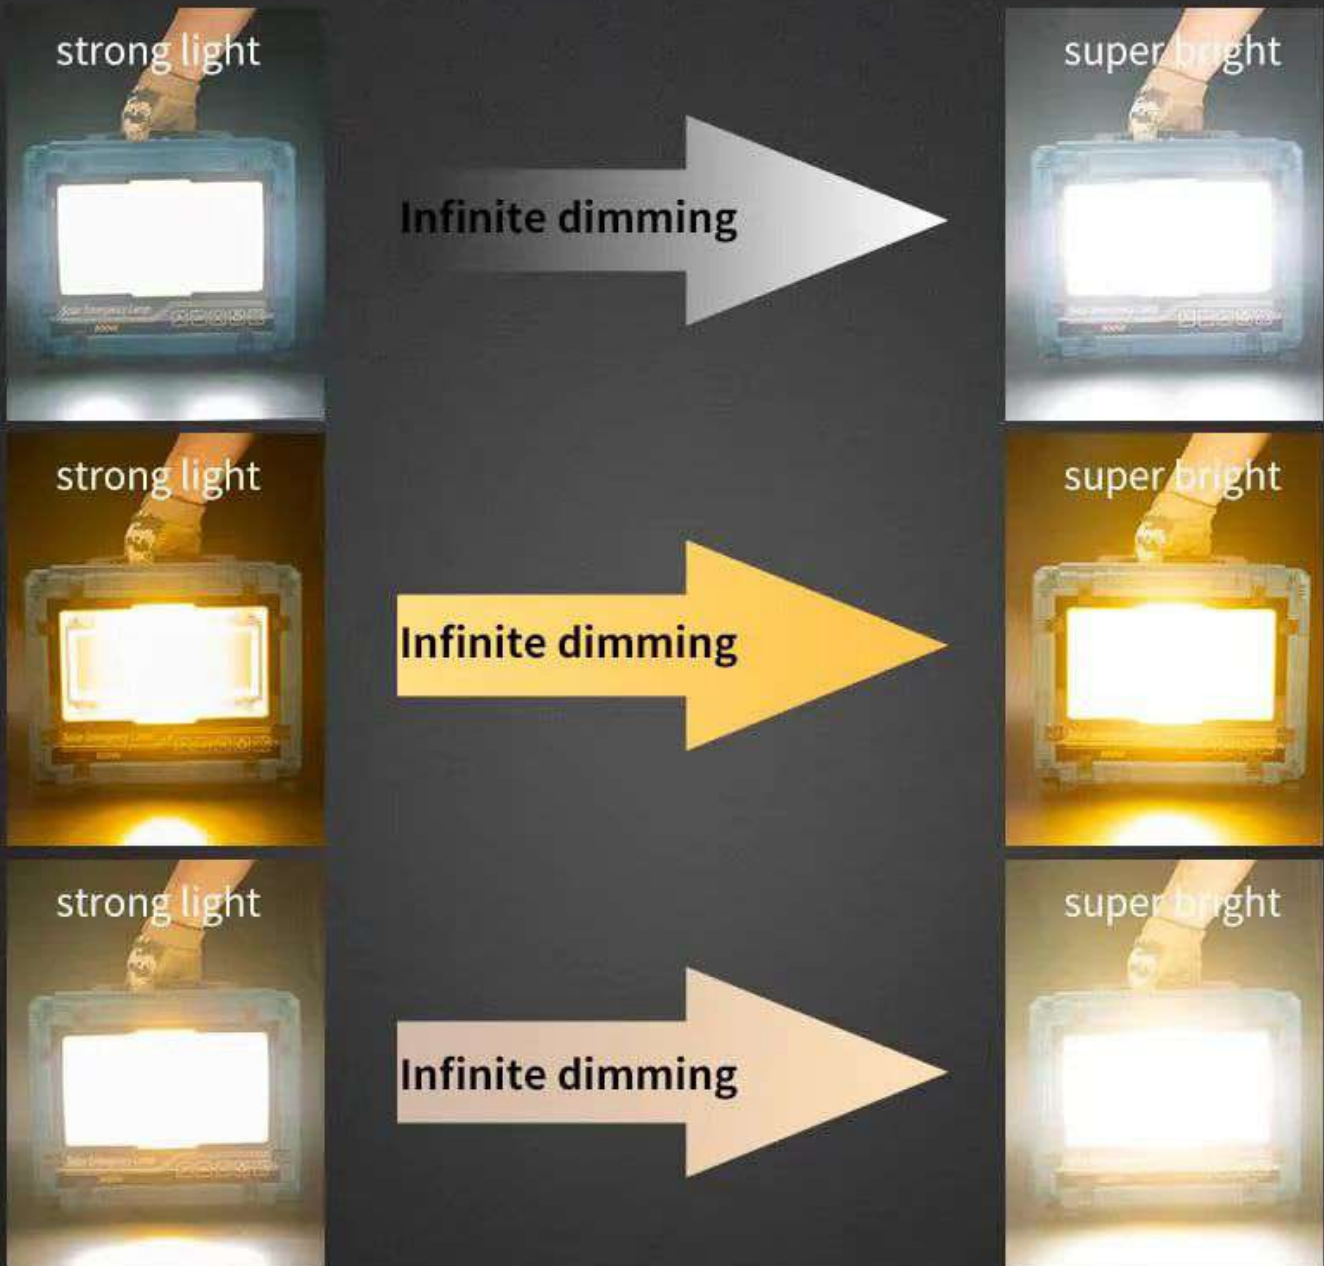

GEAR DIAGRAM

Poleless dimming switch: white light weak → ultra bright

Yellow light weak → super bright

Weak yellow and white light → super bright

Light source switching switch: white light, yellow light, yellow and white light