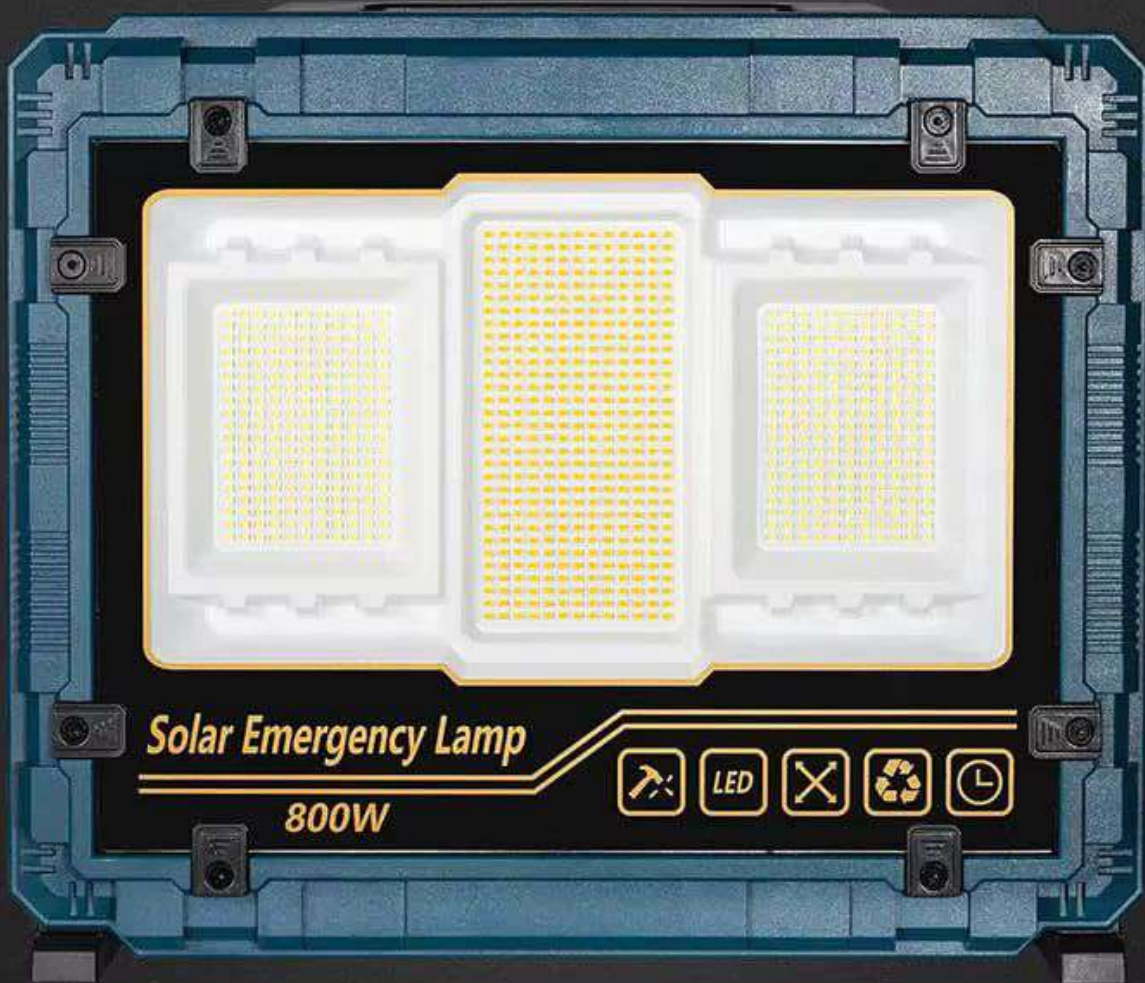

edisonkala.com

EVEN ON RAINY DAYS CAN'T STOP YOU

DOMESTIC WATERPROOF, THICKENED WATERPROOF SEALING RING
CIRCUIT INSULATION DESIGN
STREETWISE

Solar Emergency Lamp

800W

RAIN PROOF DAY

LIVING WATERPROOF

SNOW STORM PREVENTION

We are different

Strong light design High power wick

2835 patches, 418 white light+403 yellow light

800W 2835 418*WHITE LIGHT
PATCH 403*YELLOW LIGHT

MULTIPLE LIGHT SOURCE SWITCHING INFINITE DIMMING

It is convenient to change the light according to different use environments
HIGH POWER