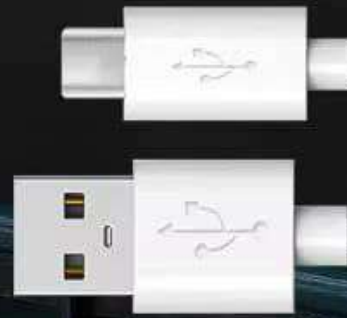

PORTABLE LIGHT MODE

SOFT WARM WHITE LIGHT

WARM LIGHT IS MORE SUITABLE FOR USE IN BEDROOMS,
MORE ATMOSPHERE, LESS DAZZLING, AND SOFTER LIGHTING FEEL

HIGH POWER

TYPE-C FAST CHARGING CHARGING SPEED VISIBLE

TYPE-C FAST CHARGING INTERFACE IS ADOPTED

STREETWISE

more
Charging mode
Condense here

4 + four

SIMULATE WARM SUNLIGHT

SIMULATE REAL SUNLIGHT,
GREATLY REDUCE THE NOCTURNAL PHOTOTAXIS OF ANIMALS

STREETWISE

WORK LIGHT MODE

LED POWER DISPLAY REAL TIME POWER CONTROL